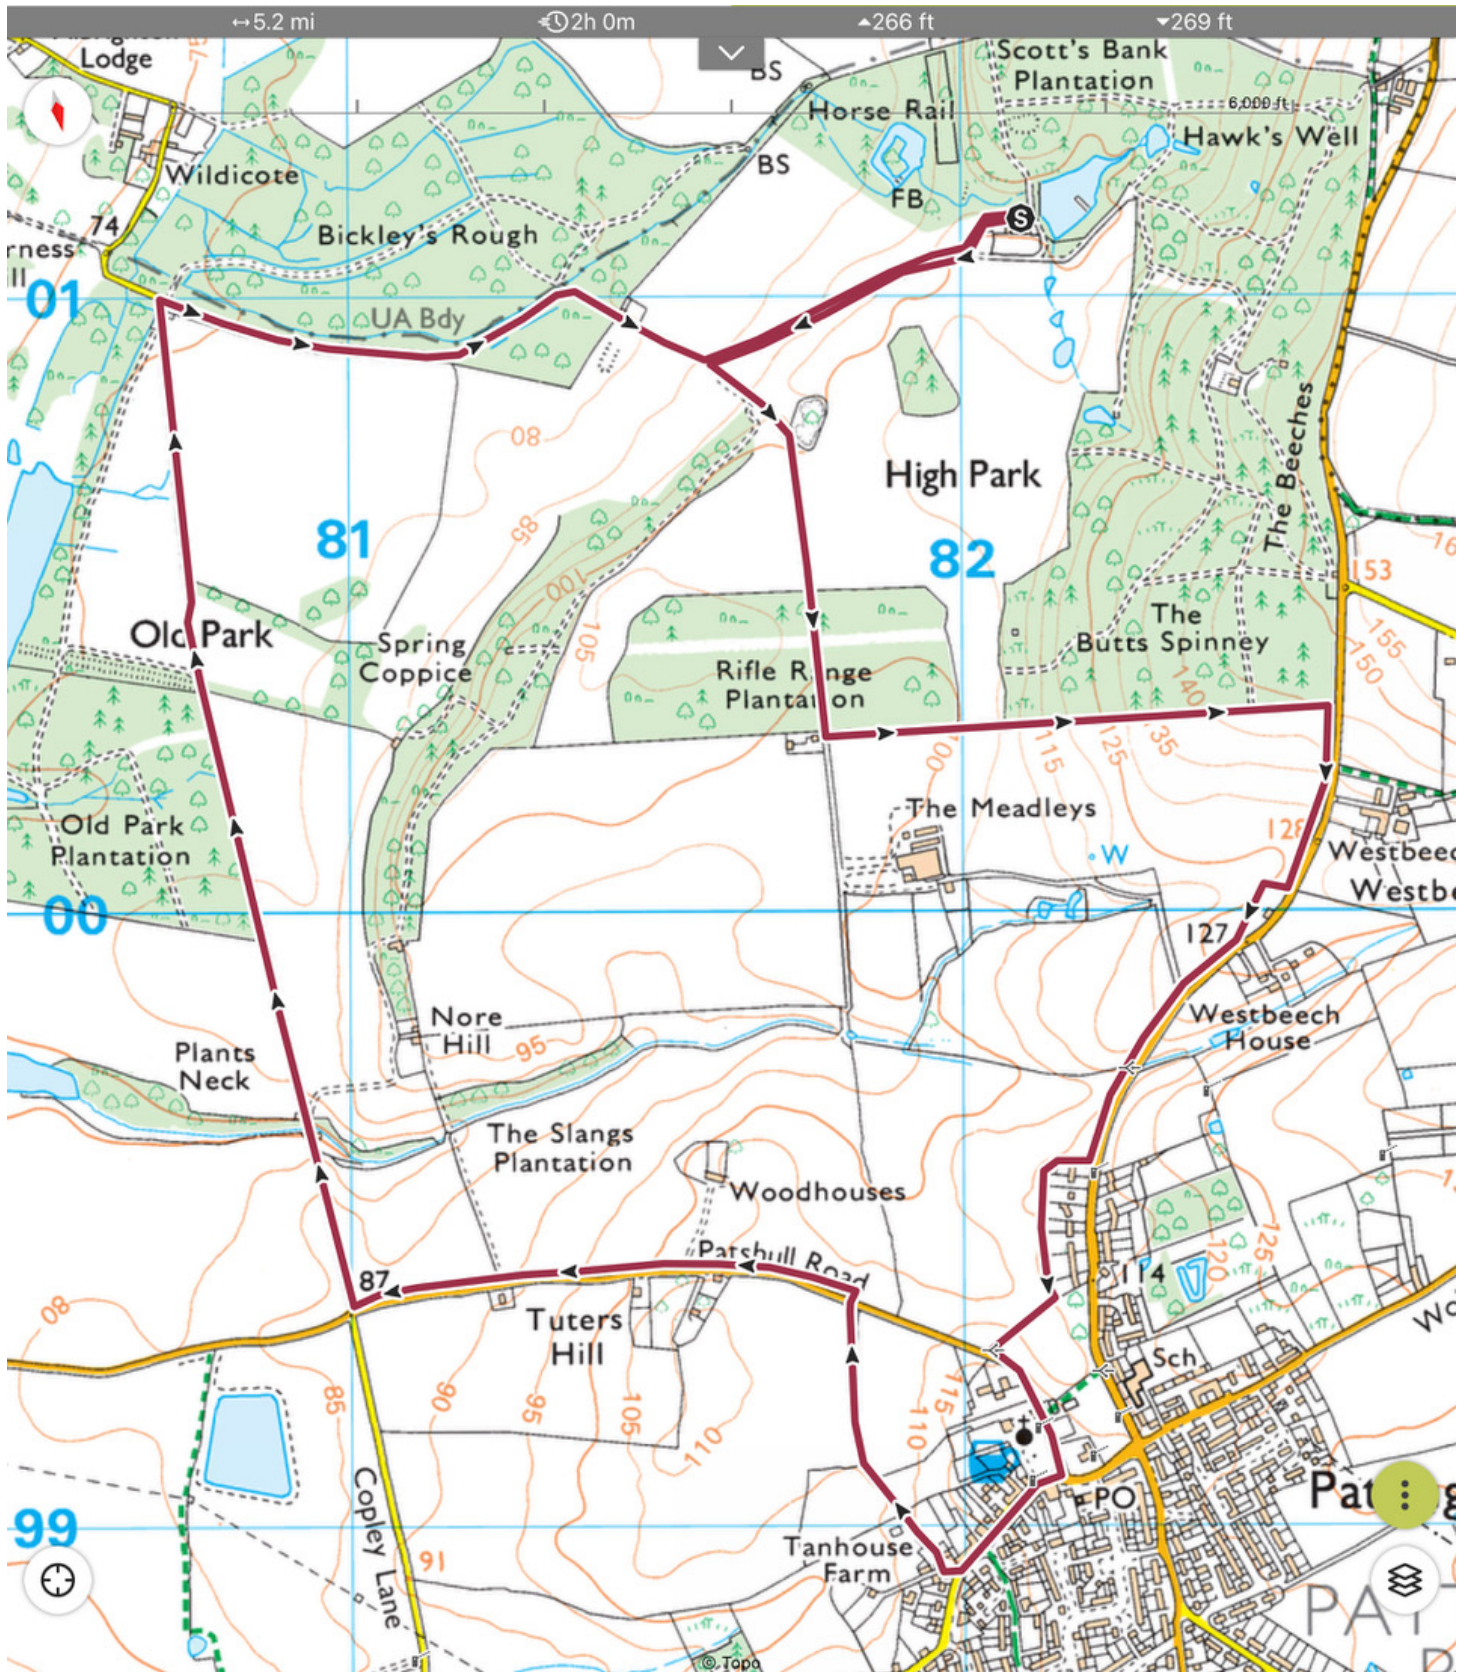

8.3km Hike from Patshull Activity Centre

Please visit the following website to access an interactive version of this route:
[https://www.outdooractive.com/en/route/hiking-route/patshull-activity-centre-to-pattingham-walk/239271547/?utm_source=unknown&utm_medium=social&utm_campaign=user-shared-social-content&share=~zsk9lfcv\\$4ossypfo](https://www.outdooractive.com/en/route/hiking-route/patshull-activity-centre-to-pattingham-walk/239271547/?utm_source=unknown&utm_medium=social&utm_campaign=user-shared-social-content&share=~zsk9lfcv$4ossypfo)